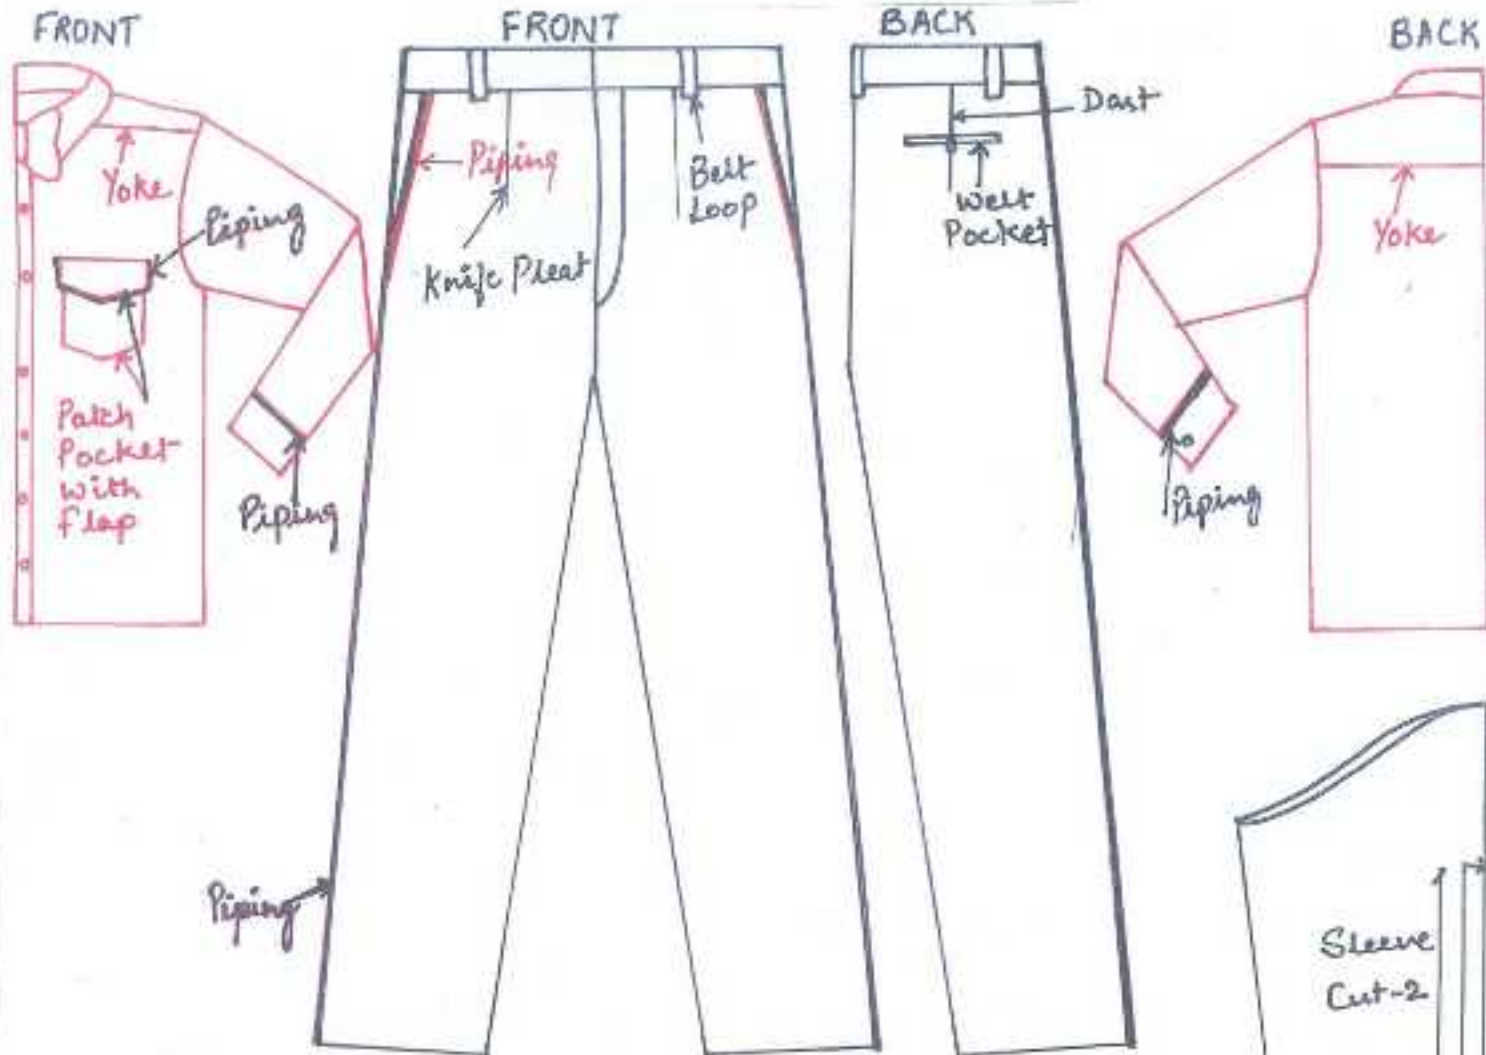

Senior, Sr. Secondary
& Middle Level Boys
Uniform with Pattern

BOYS SHIRT WITH SLEEVES (FULL).

BOYS SHIRT WITH HALF SLEEVES

SENIOR BOYS TROUSERS

SENIOR BOYS SHIRT & TROUSER

Measurements:

- Shirt length - 75 cms
- Shoulder - 39 cms
- Round Chest - 92 cms
- Sleeve length - 59 cms
- Round Wrist - 26 cms
- Trousers length - 110 cms
- Round Waist -

SENIOR BOYS TROUSERS