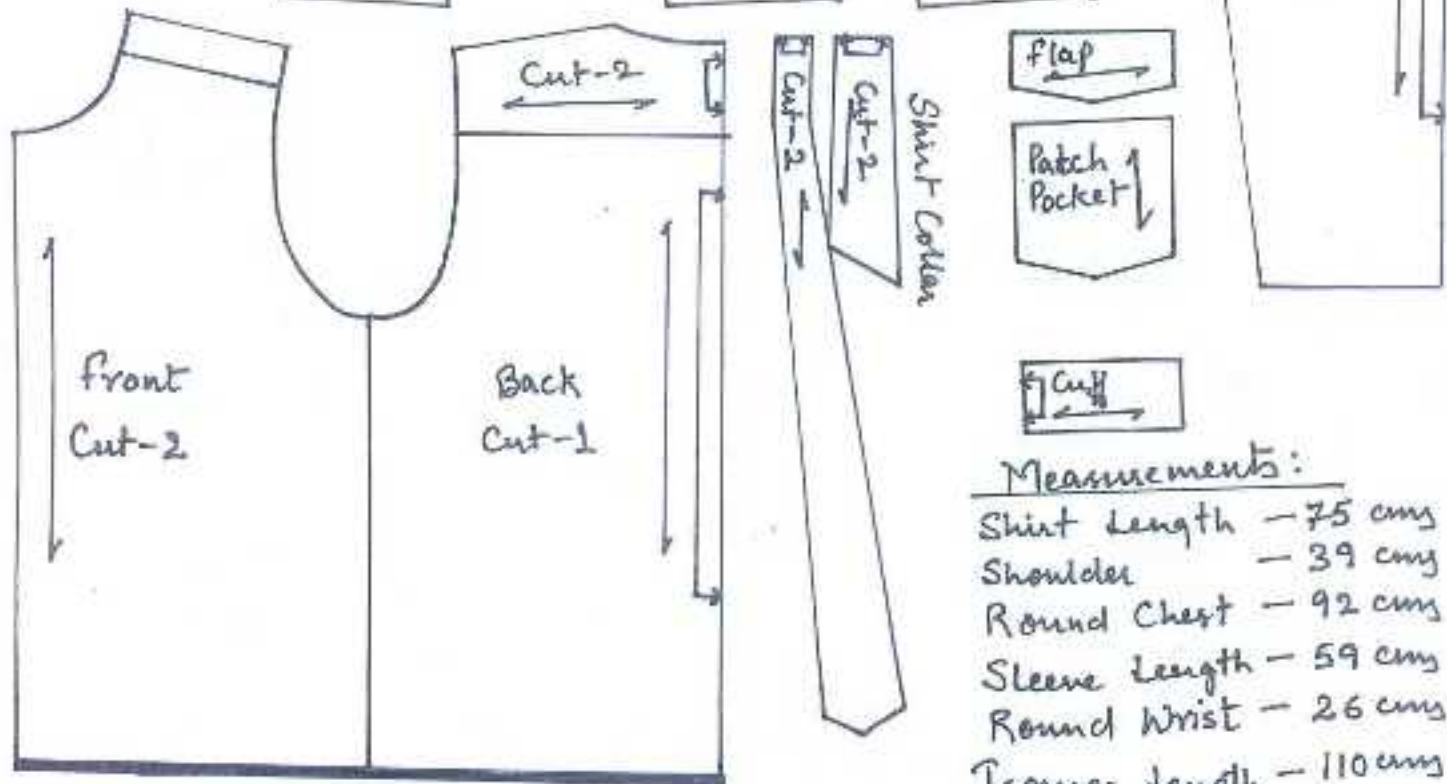

Senior, Sr. Secondary
& Middle Level Boys
Uniform with Pattern

BOYS SHIRT WITH SLEEVES (FULL).

BOYS SHIRT WITH HALF SLEEVES

SENIOR BOYS TROUSERS

SENIOR BOYS SHIRT & TROUSER

Measurements:

- Shirt length - 75 cms
- Shoulder - 39 cms
- Round Chest - 92 cms
- Sleeve length - 59 cms
- Round Wrist - 26 cms
- Trousers length - 110 cms
- Round Waist -